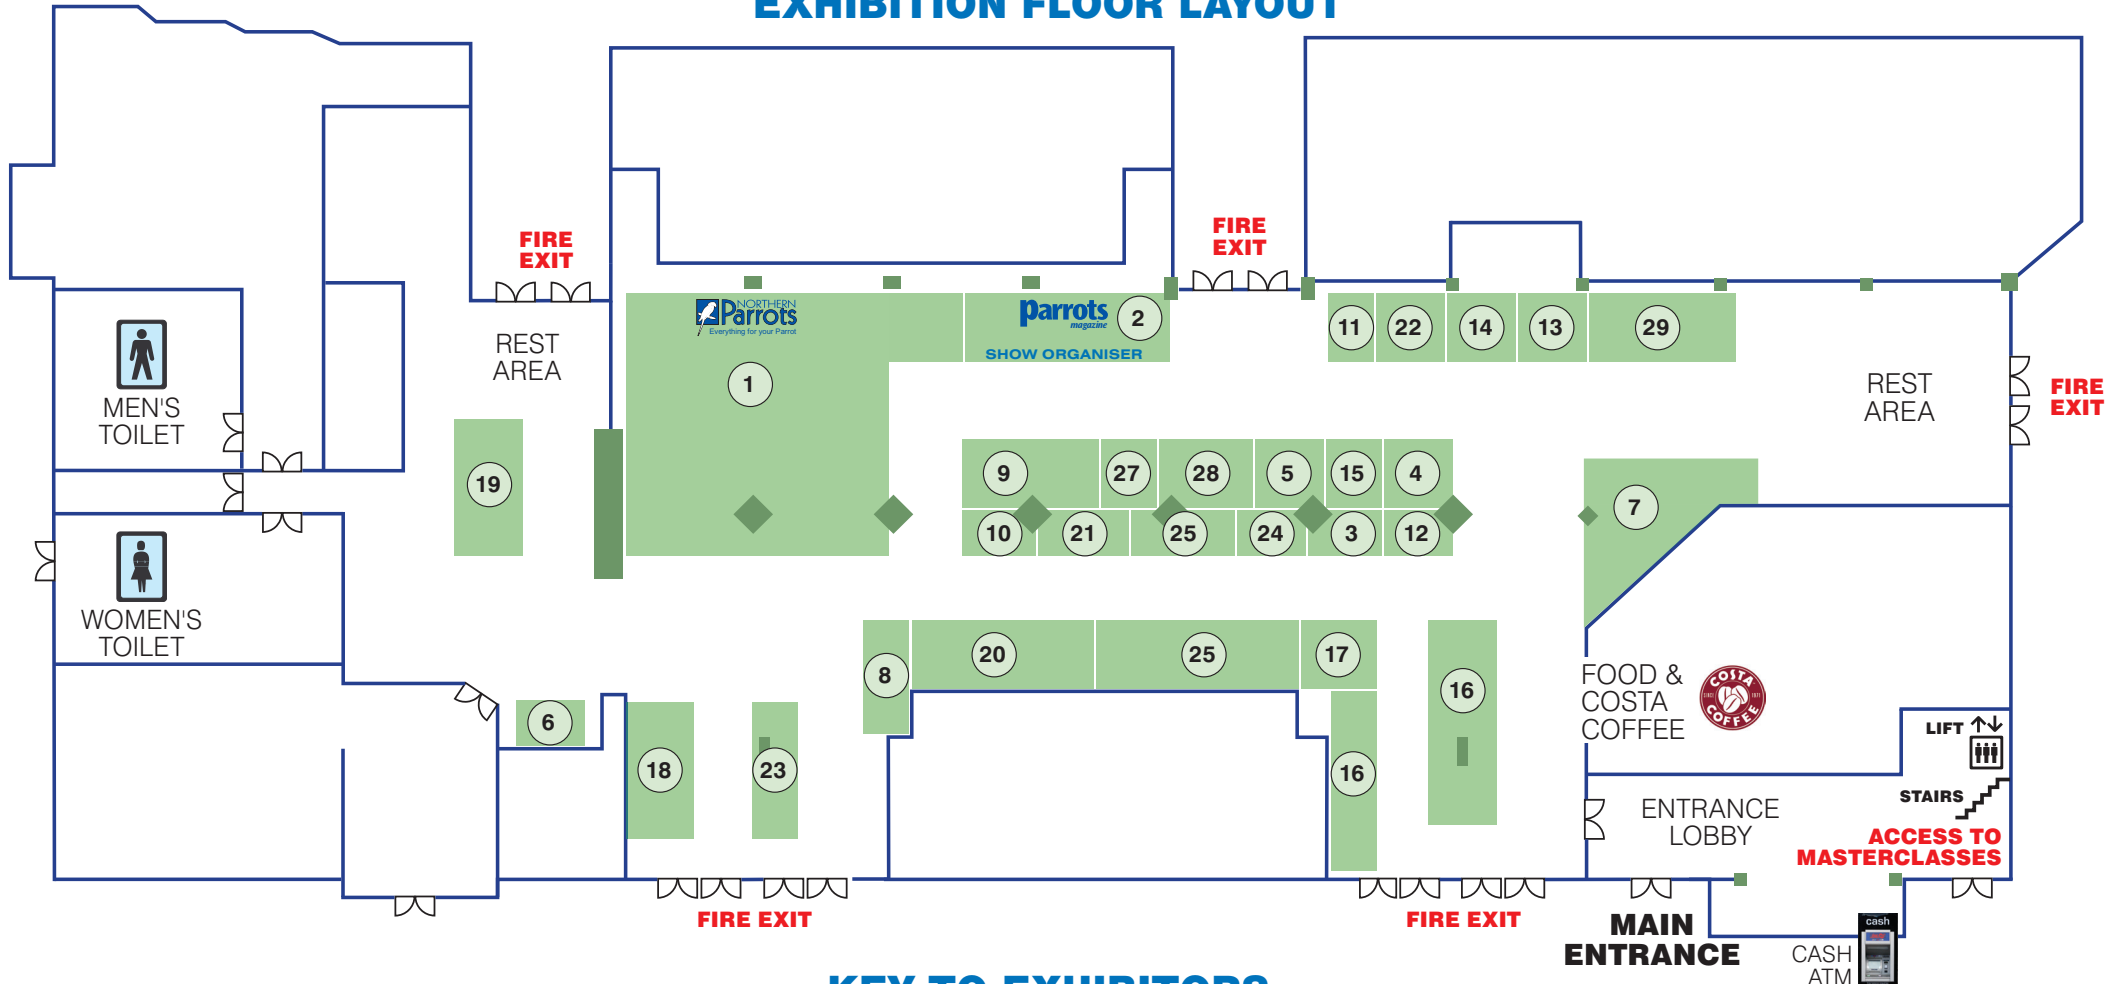

EXHIBITION FLOOR LAYOUT

KEY TO EXHIBITORS

A A World of Wings 1st Floor	Great Western Exotics 8	M Marriage's Specialist Foods 5	R Rosemead Aviaries 25
Animal Genetics UK 6	Greg Glendell 27	Meadows Animal Healthcare 9	S Eric Schroter 28
Roy Aplin – Wildlife Artist 15	H C. J. Hall Vets 21	N National Theft Register/ Lost & Found 3	Show Organiser 2
B Babes in the Hood 13	HARI 18	P The Parrot Society UK 24	Sky Pet Products 20
Birdline-UK Parrot Rescue 29	J Jennifer Jones and Christine Dixon Cockatiels 23	Northern Parrots 1	V Versele-Laga 17
The Budgerigar Society 14	Johnston & Jeff 22	P The Parrot Welfare Foundation/IPP 7	W Barrett Watson Parrots 11
D Dyers Metal Mesh 10	L Rosemary Low 12	Parrot Welfare Foundation/IPP 7	Wild Parrots Up Close 4
G Garden Feathers 16		Parrots magazine 2	The World Parrot Trust 19